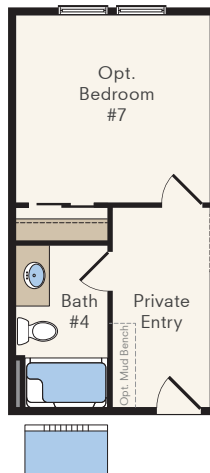

# Signature SERIES THE SPRUCE

Two-Story Home  
**Opt. Guest Bed / Full Bath on Main**  
 4-7 Bedrooms, 2.5-4 Baths  
 Approx. 3,065 sq. ft. heated

Country

Traditional

Craftsman

HubbleHomes.com

Let's get you home.

Opt. Primary Bath Soaker Tub with Fiberglass Shower or Full Tile Shower

Opt. Primary Bath Soaker Tub with Full Tile Shower with Full Glass Enclosure

Opt. Bath #4 ILO Powder

Opt. Bedroom #7 with Full Bath #4 ILO Flex

Opt. Bedroom #5 with Full Bath #3 ILO Loft

Opt. Morning Kitchen

Opt. Bedroom #4 with En Suite