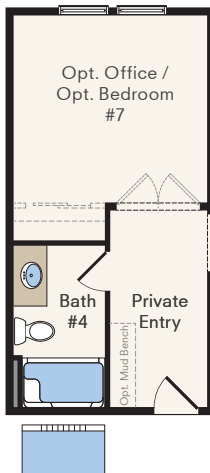

# Signature SERIES THE SPRUCE

Two-Story Home  
**Opt. Guest Bed / Full Bath on Main**  
 4-7 Bedrooms, 2.5-4 Baths  
 Approx. 3,065 sq. ft. heated

Country

Traditional

Craftsman

HubbleHomes.com

Let's get you home.

Opt. Primary Bath Soaker Tub with Fiberglass Shower or Full Tile Shower

Opt. Primary Bath Soaker Tub with Full Tile Shower with Full Glass Enclosure

Opt. Bath #4 ILO Powder

Opt. Bedroom #7 with Full Bath #4 ILO Flex

Opt. Bedroom #5 with Full Bath #3 ILO Loft

Opt. Morning Kitchen

Opt. Bedroom #4 with En Suite