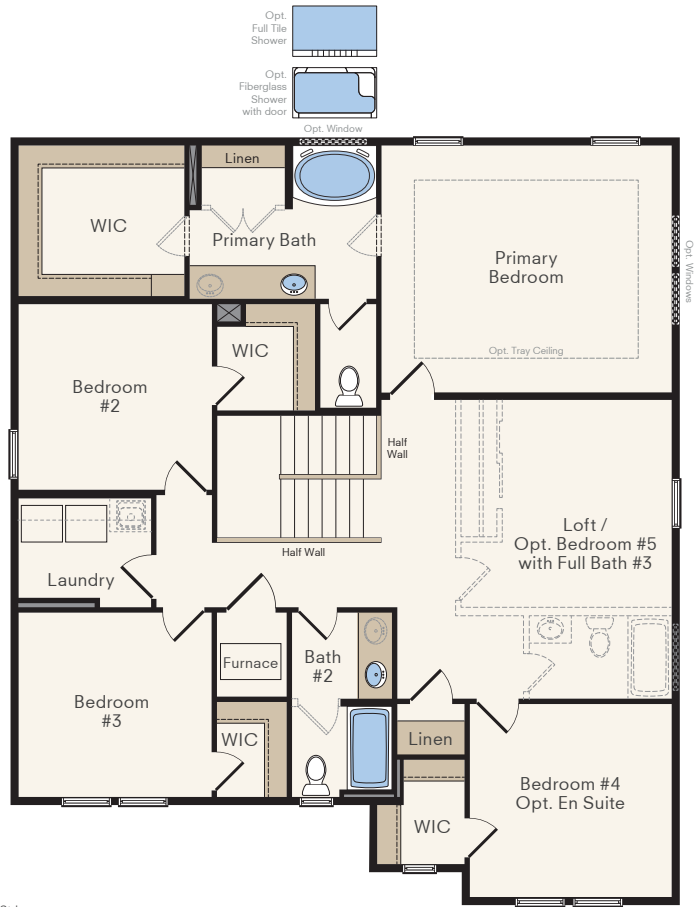

Second Floor

HubbleHomes.com

Let's get you home.