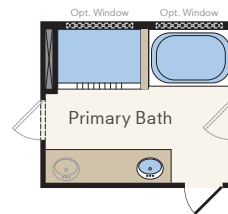

HubbleHomes.com

Let's get you home.

Opt. Primary Bath Soaker Tub with Fiberglass Shower or Full Tile Shower

Opt. Primary Bath Soaker Tub with Full Tile Shower with Full Glass Enclosure

Opt. Bath #4 ILO Powder

Opt. Bedroom #7 with Full Bath #4 ILO Flex

Opt. Bedroom #5 with Full Bath #3 ILO Loft

Opt. Morning Kitchen

Opt. Bedroom #4 with En Suite